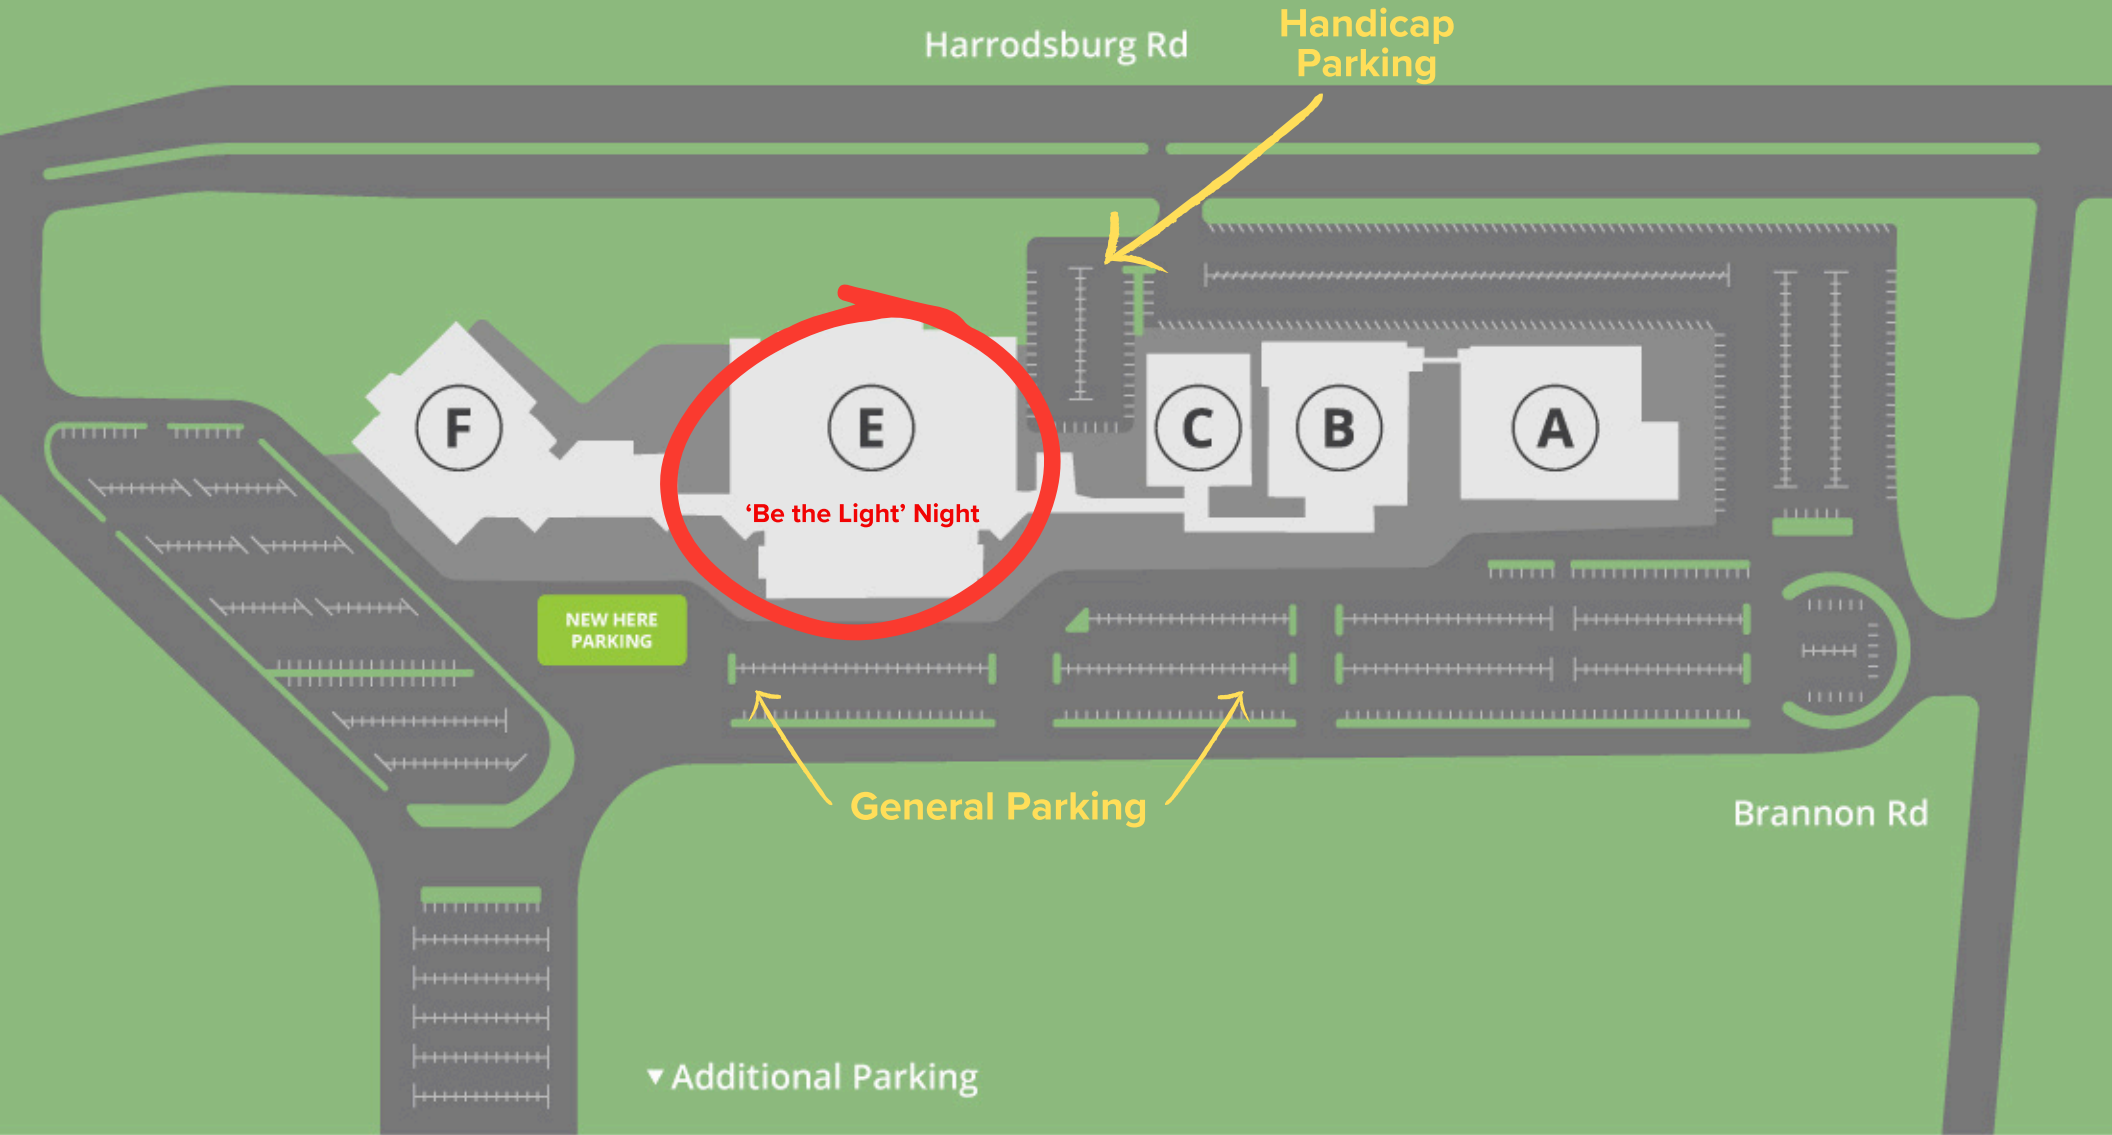

Southland Christian Church
5001 Harrodsburg Rd.

- (A)** • Offices
• Wayne B. Smith Chapel
- (B)** • Theater 81
• Students (High School)

- (E)** • Auditorium
• Children's Ministry (Birth – 2nd Grade)
• Special Needs